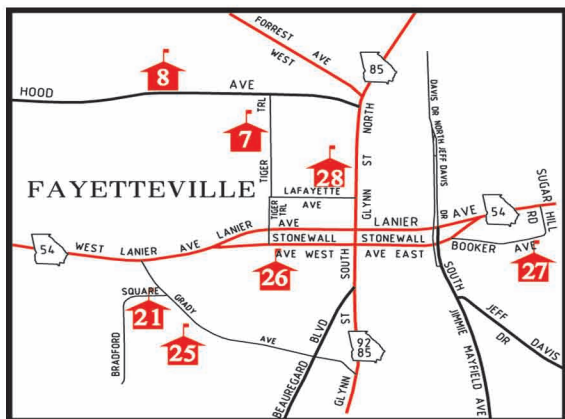

FAYETTE COUNTY PUBLIC SCHOOLS

210 Stonewall Avenue
 Fayetteville, GA 30214
 770-460-3535 • www.fcboe.org

ADMINISTRATIVE OFFICES

26. Board of Education
- Finance
 - Human Resources
 - Public Relations
 - Purchasing
 - Superintendent/Deputy Superintendent
27. East Fayette Facility
- Facilities Services
28. LaFayette Educational Center
- Fayette County Community School
 - Exceptional Childrens Services
 - REACH

FAYETTE COUNTY SCHOOLS

1. Bennett's Mill MS (6-8)
2. J.C. Booth MS (6-8)
3. Braelinn ES (K-5)
4. Robert J. Burch ES (Pre-K-5)
5. Cleveland ES (K-5)
6. Crabapple Lane ES (Pre-K-5)
7. Fayette County HS (9-12)
8. Fayetteville ES (Pre-K-5)
9. Flat Rock MS (6-8)
10. Huddleston ES (K-5)
11. Inman Road ES (K-5)
12. Kedron ES (K-5)
13. McIntosh HS(9-12)
14. North Fayette ES (Pre-K-5)
15. Oak Grove ES (K-5)
16. Peachtree City ES (Pre-K-5)
17. Peeples ES(K-5)
18. Rising Starr MS (6-8)
19. Sandy Creek HS (9-12)
20. Sara Harp Minter ES (K-5)
21. Spring Hill ES (K-5)
22. Starr's Mill HS (9-12)
23. Whitewater MS (6-8)
24. Whitewater HS (9-12)
25. Fayette Middle Learning Center
 - Fayette County Alternative School
 - Open Campus High School
 - Mainstay Program